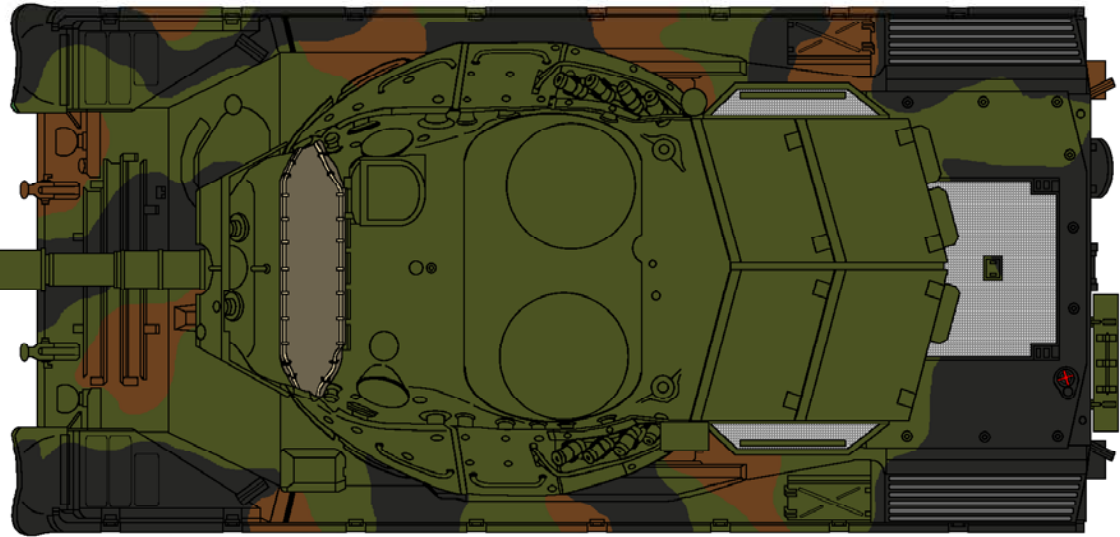

Canadian Leopard C2 - Domestic Pattern

- FS36081 Black
- FS30215 Tan
- FS34172 Green

The Leopard C2 is a modified Leopard 1A5 (extended bustle) turret fitted to standard Leopard C1 hulls. Some hulls are one-colour green and others are three-colour German pattern as shown here. Some turrets were solid green while some had a pattern which could not be fully seen.