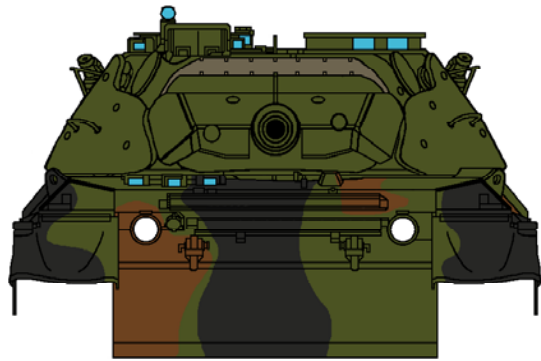

Canadian Leopard C2 - Domestic Pattern

- FS36081 Black
- FS30215 Tan
- FS34172 Green

The Leopard C2 is a modified Leopard 1A5 (extended bustle) turret fitted to standard Leopard C1 hulls. Some hulls are one-colour green and others are three-colour German pattern as shown here. Some turrets were solid green while some had a pattern which could not be fully seen.