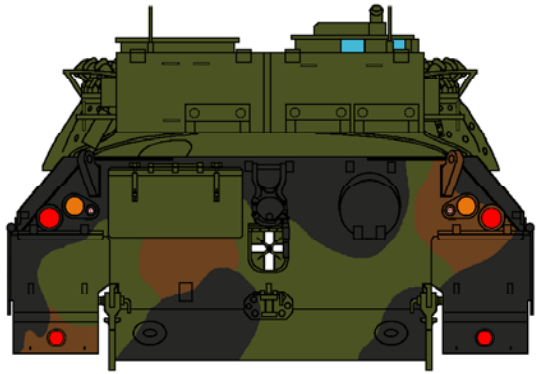

Canadian Leopard C2 - Domestic Pattern

- FS36081 Black
- FS30215 Tan
- FS34172 Green

The Leopard C2 is a modified Leopard 1A5 (extended bustle) turret fitted to standard Leopard C1 hulls. Some hulls are one-colour green and others are three-colour German pattern as shown here. Some turrets were solid green while some had a pattern which could not be fully seen.