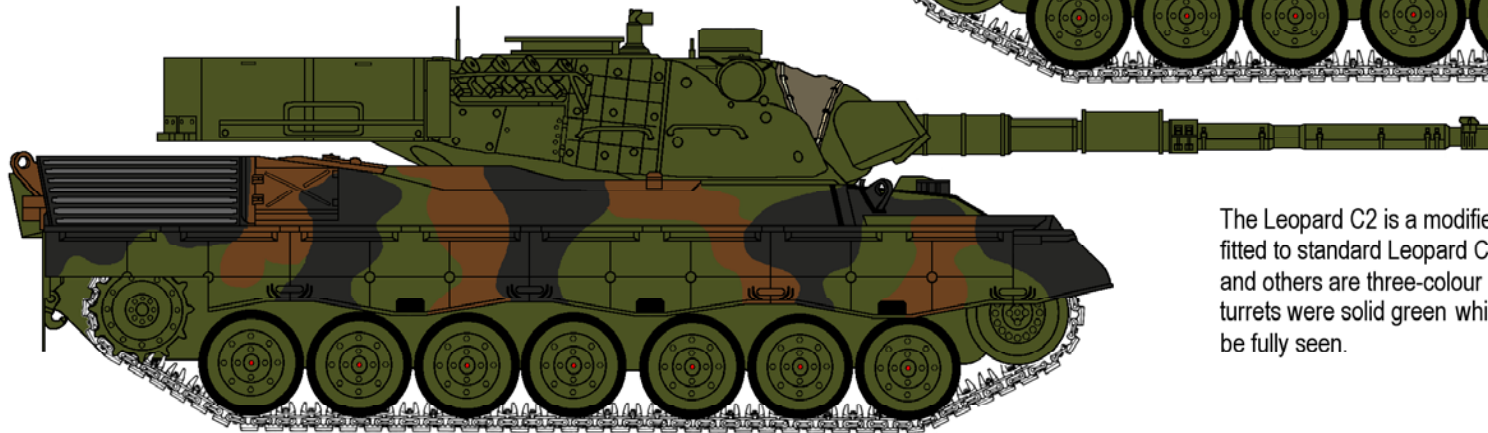

Canadian Leopard C2 - Domestic Pattern

- FS36081 Black
- FS30215 Tan
- FS34172 Green

The Leopard C2 is a modified Leopard 1A5 (extended bustle) turret fitted to standard Leopard C1 hulls. Some hulls are one-colour green and others are three-colour German pattern as shown here. Some turrets were solid green while some had a pattern which could not be fully seen.