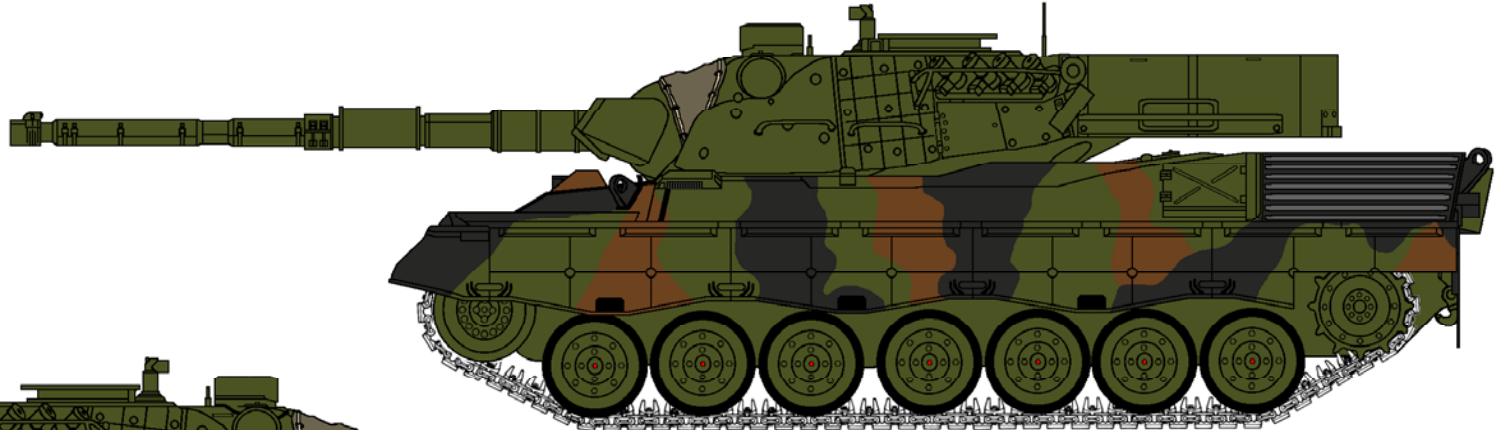

Canadian Leopard C2 - Domestic Pattern

- FS36081 Black
- FS30215 Tan
- FS34172 Green

The Leopard C2 is a modified Leopard 1A5 (extended bustle) turret fitted to standard Leopard C1 hulls. Some hulls are one-colour green and others are three-colour German pattern as shown here. Some turrets were solid green while some had a pattern which could not be fully seen.