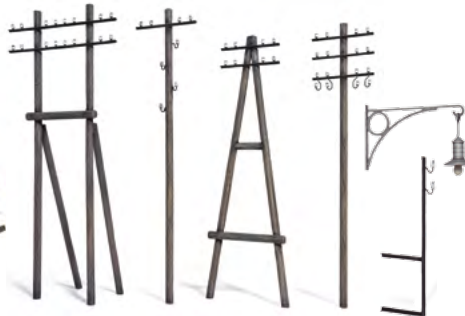

35541a TELEGRAPH POLES