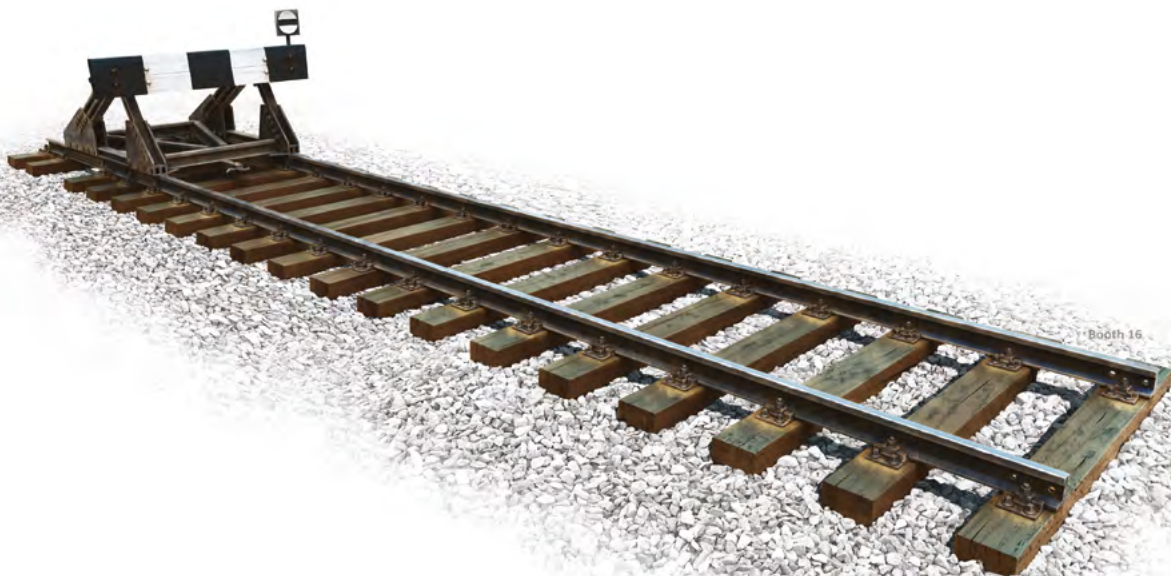

35542 FARM CART

35568 RAILWAY TRACK & DEAD END (EUROPEAN GAUGE)

Booth

35543 NORTH AFRICAN RUINS

35544 FACTORY CORNER WITH STEPS

35567

RAILROAD WATER CRANE

35545