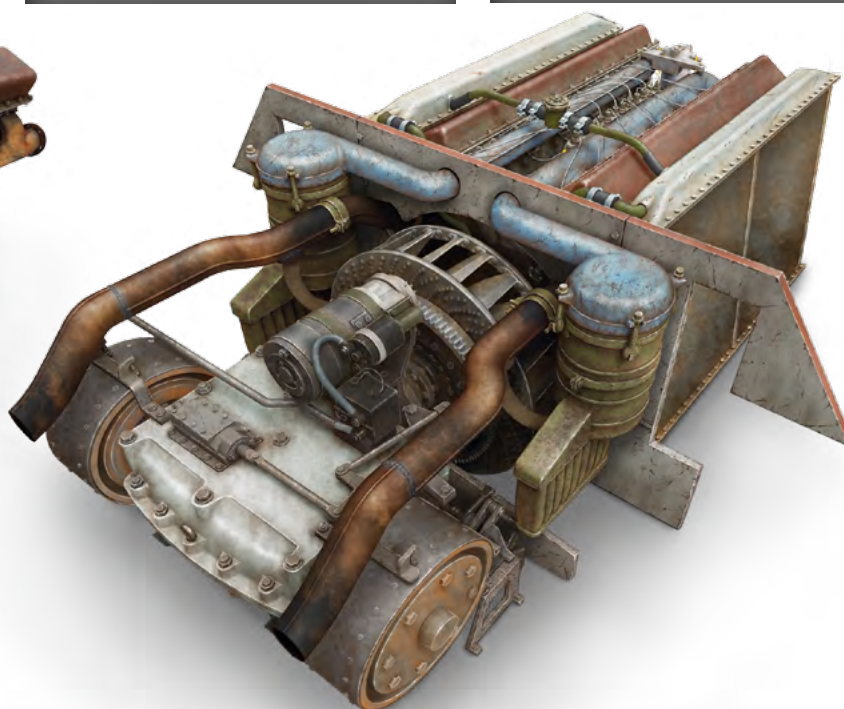

35205 T-34 ENGINE(V-2-34) & TRANSMISSION SET